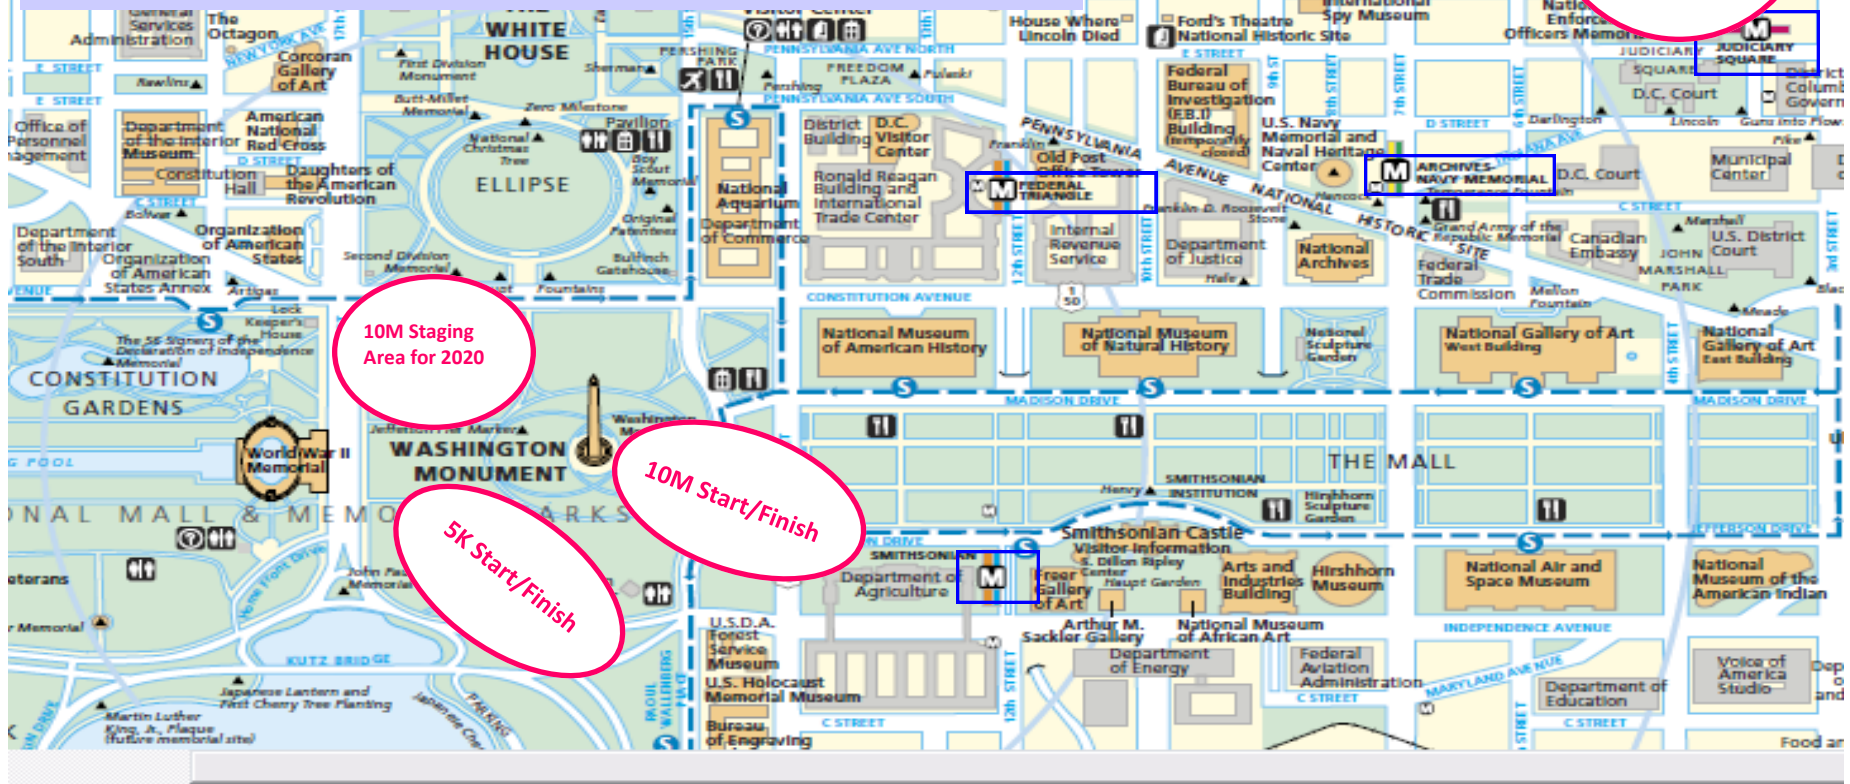

CREDIT UNION CHERRY BLOSSOM
 TEN MILE RUN

2020 Race
Wide Area Graphic

As of 1/2/2020

Distance from the host Renaissance Hotel to the **10M/5K START** is approximately one-and-a-half miles.

Distance from the hotel to the **EXPO** and the **KIDS RUN** at the National Building Museum is approximately one-half mile.

As a reminder:
METRO will not be open for use
prior to the race on Sunday, April 5, 2020. The system will open at
8:00AM on that morning and will be available after the race.

HOST HOTEL
 Renaissance Hotel
 999 9th St NW
 20001

EXPO
 And Kids Run
 At the National
 Building Museum
 401 F ST NW
 20001

10M Staging
Area for 2020

5K Start/Finish

10M Start/Finish